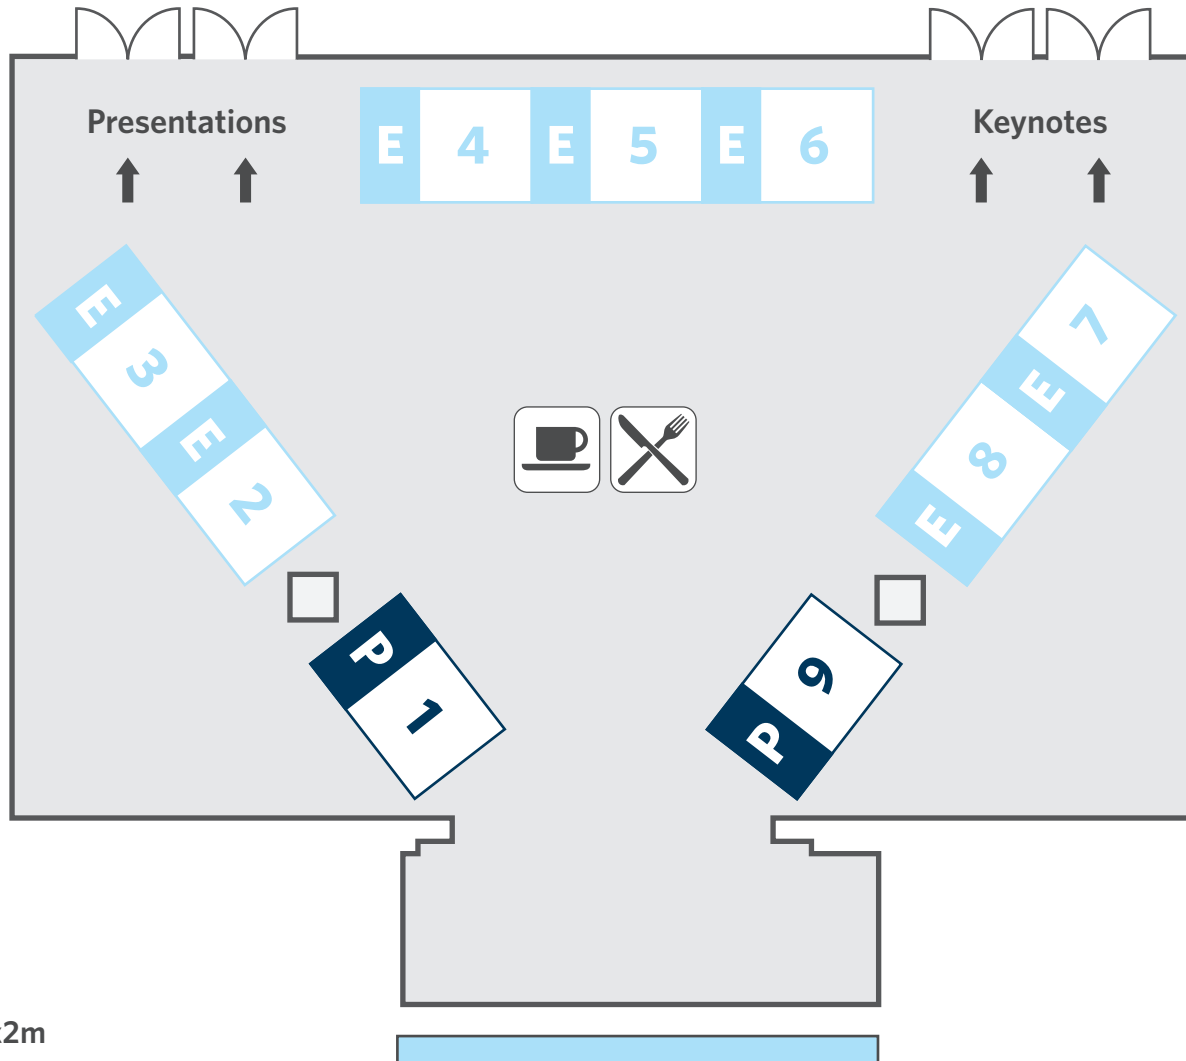

# Exhibition Map

Hyatt Regency Johannesburg

19 October 2011

-  Premium Sponsors 3x2m
-  Exhibitors & Sponsors 3x2m

Lunch and coffee breaks are served in the exhibition area.

Please note this plan is not to scale.