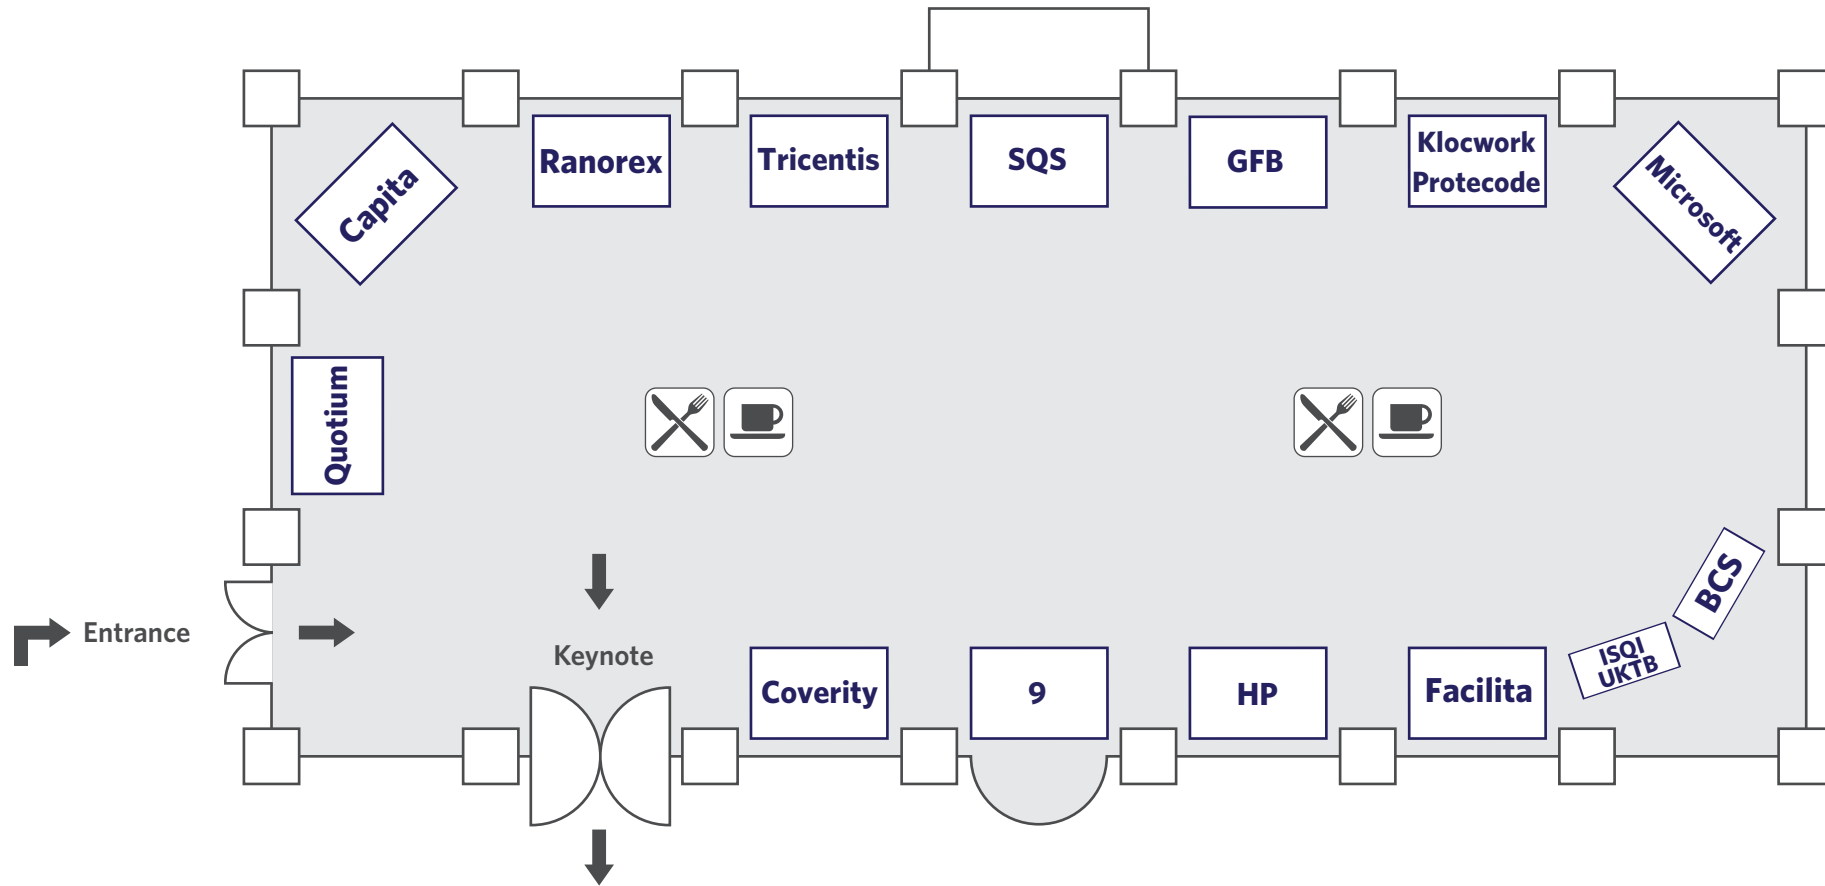

Exhibition Map

Russell Hotel
London

6 October 2011

□ Size of stands 3x2m

Lunch and coffee breaks are served in the exhibition area.

Please note this plan is not to scale.