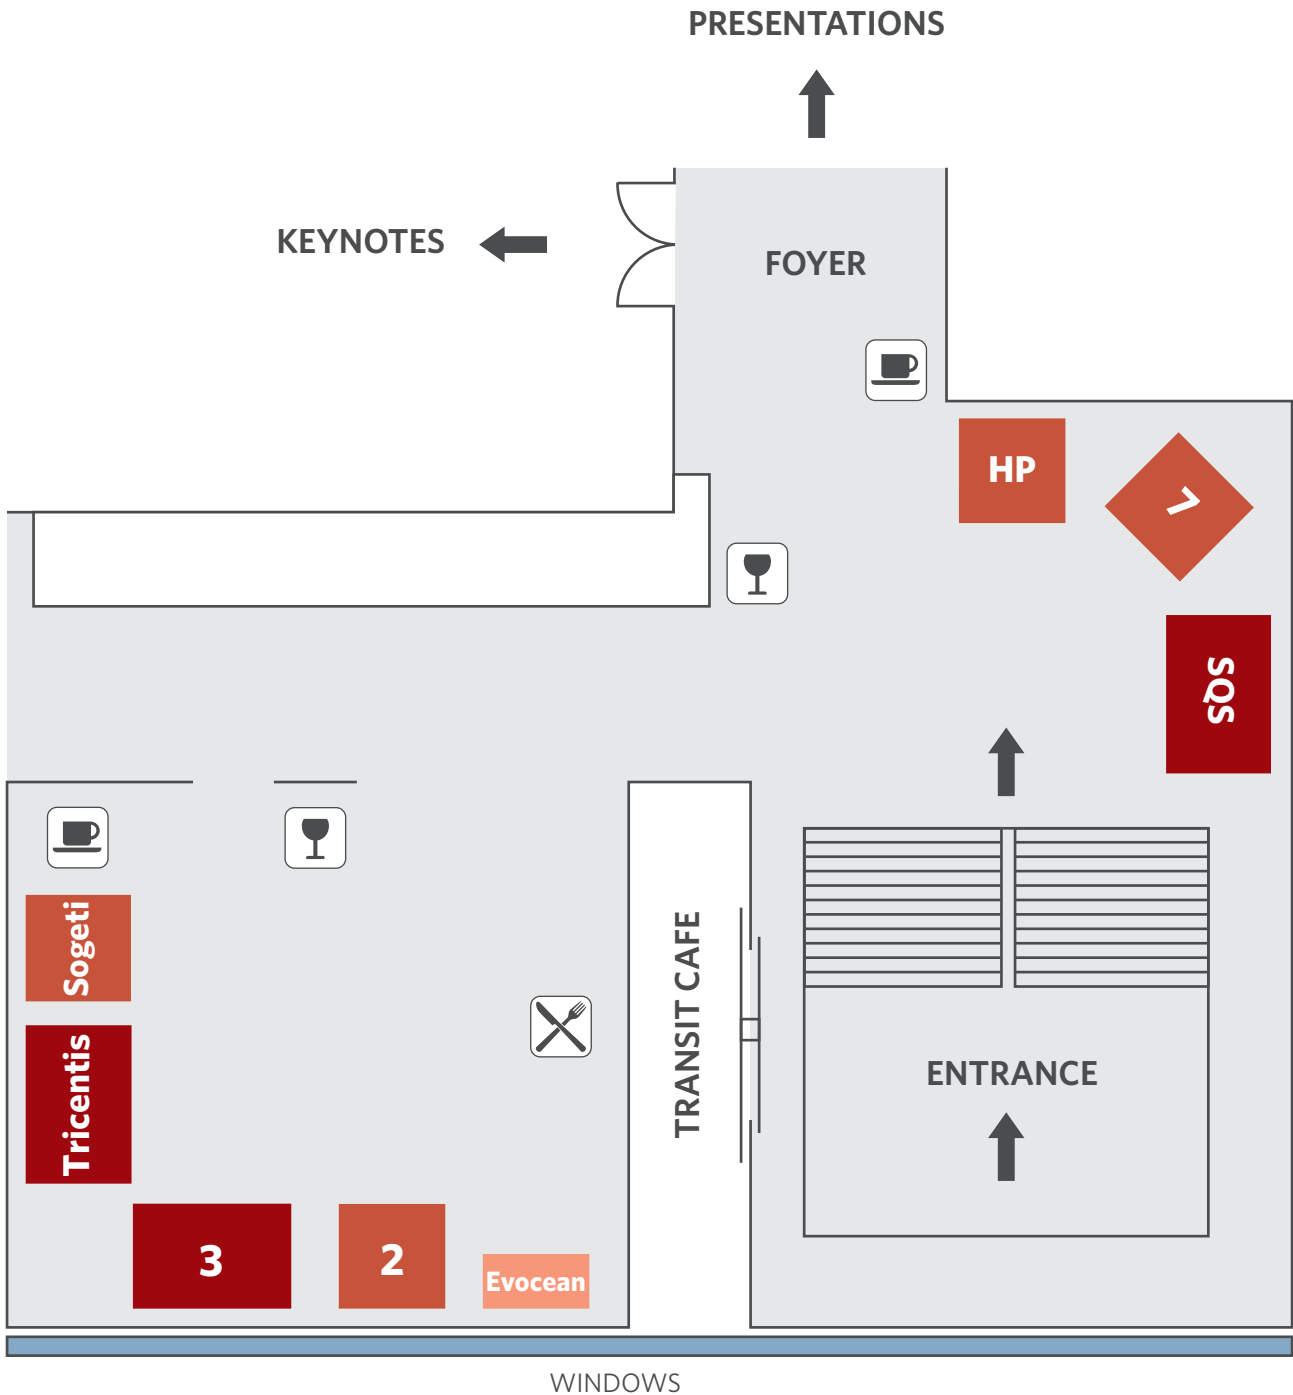

# Exhibition Map

IATA Geneva Conference Center  
Geneva, 19 June 2012

- Premium Sponsors 3x2m
- Sponsors 2x2m
- Exhibitors 1x2m

Lunch and coffee breaks are served in the exhibition area.

Please note this plan is not to scale.