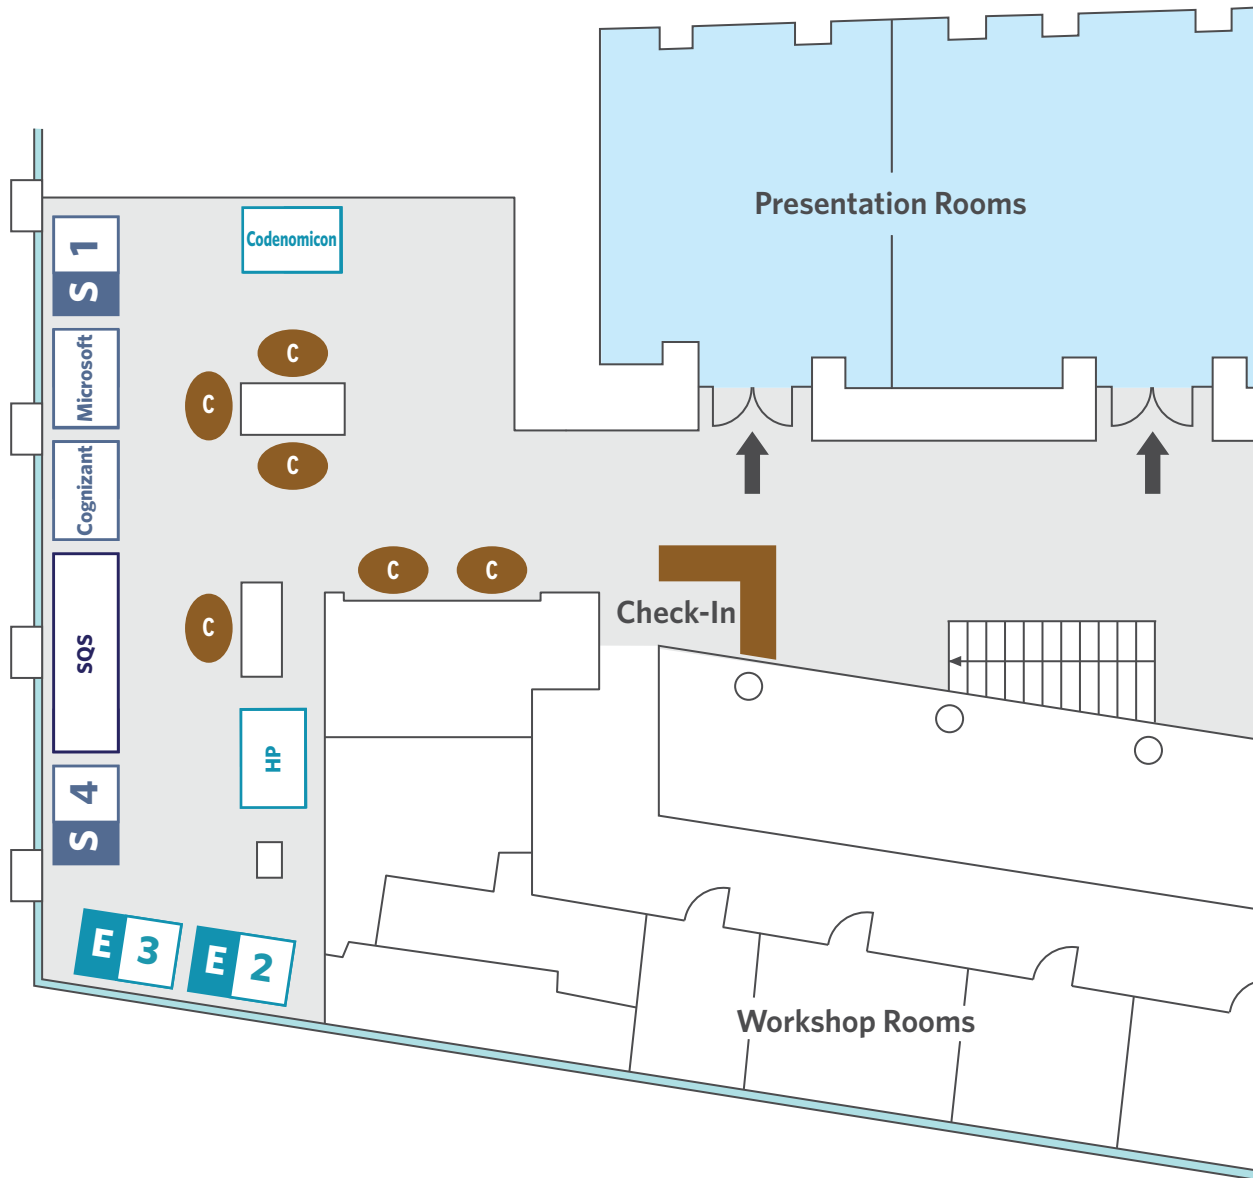

# Exhibition map

Sheraton Stockholm Hotel  
Mezzanine Level

29 - 30 September 2010

- P** Premium Sponsor Booth 6 x 2 m
- S** Sponsor Booth 3 x 2 m
- E** Exhibitor Booth 3 x 2 m
- C** Catering

Lunch and coffee breaks are served in the exhibition area.

Please note this plan is not to scale.