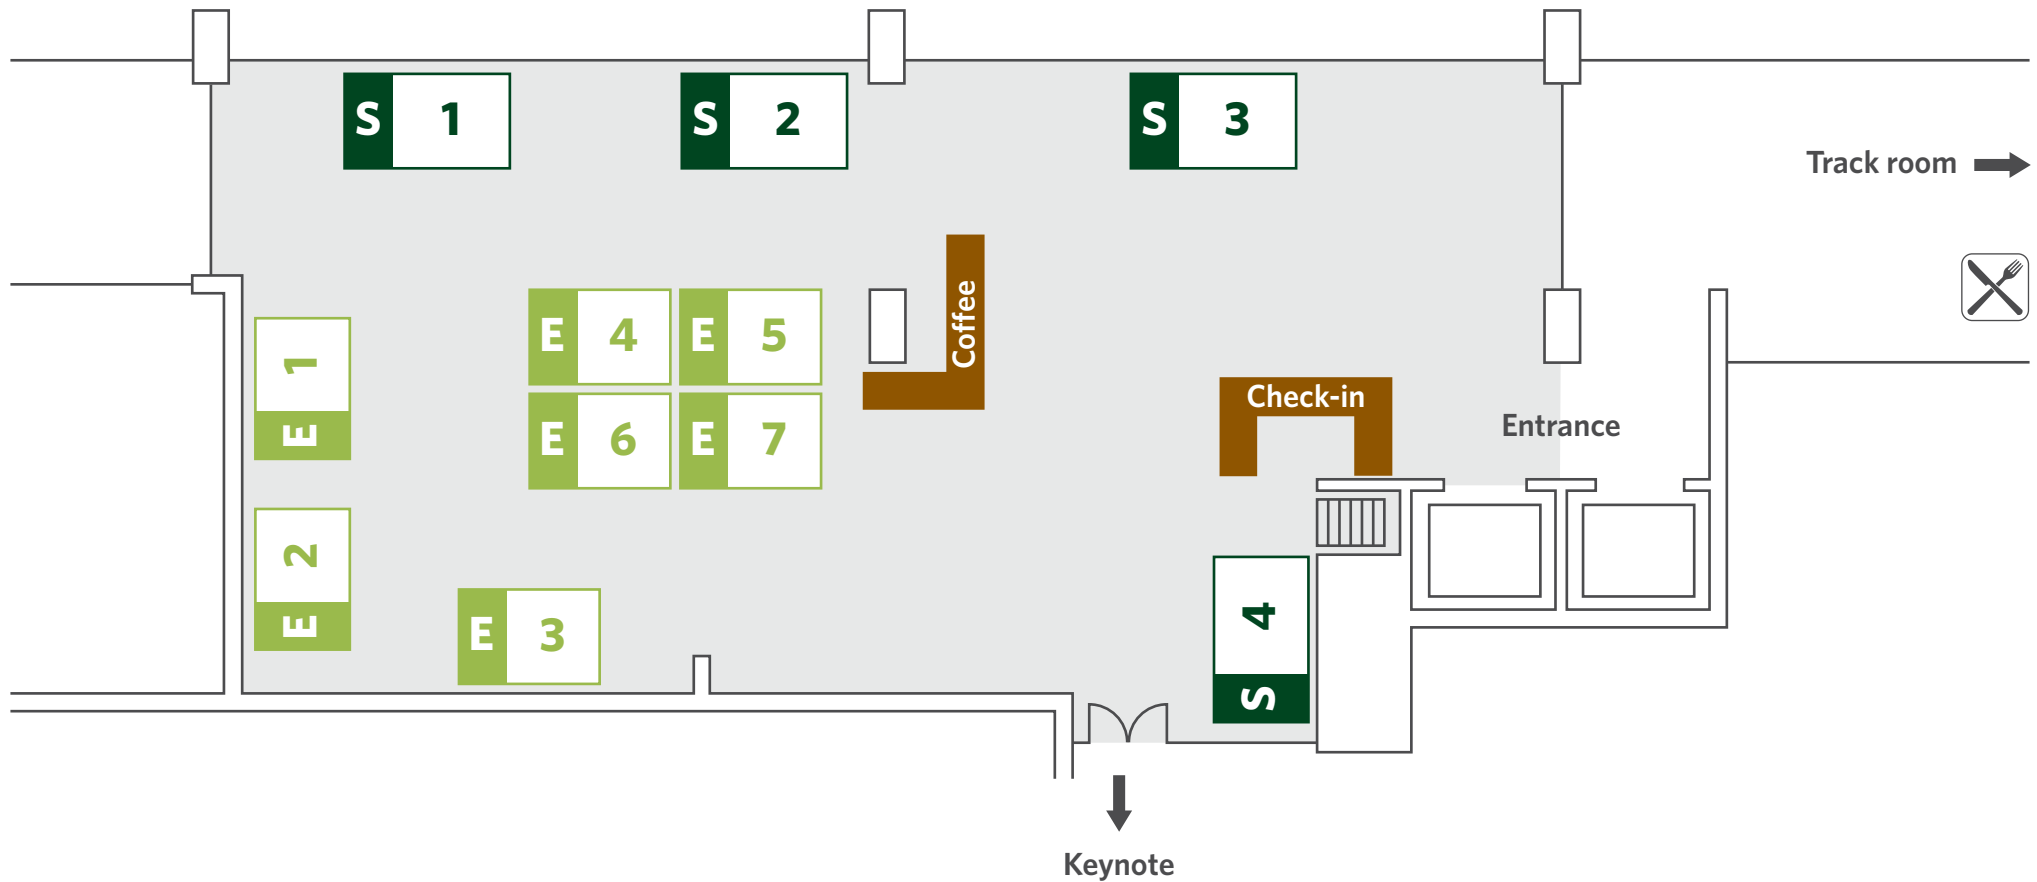

Croke Park, Dublin

Hogan Mezzanine, Level 4

20 May 2010

- E** Exhibitor Booth 3 x 2 m
- S** Premium Sponsor Booth or Sponsor Booth 4 x 2 m
3 x 2 m

Lunch and coffee breaks are served in the exhibition area.