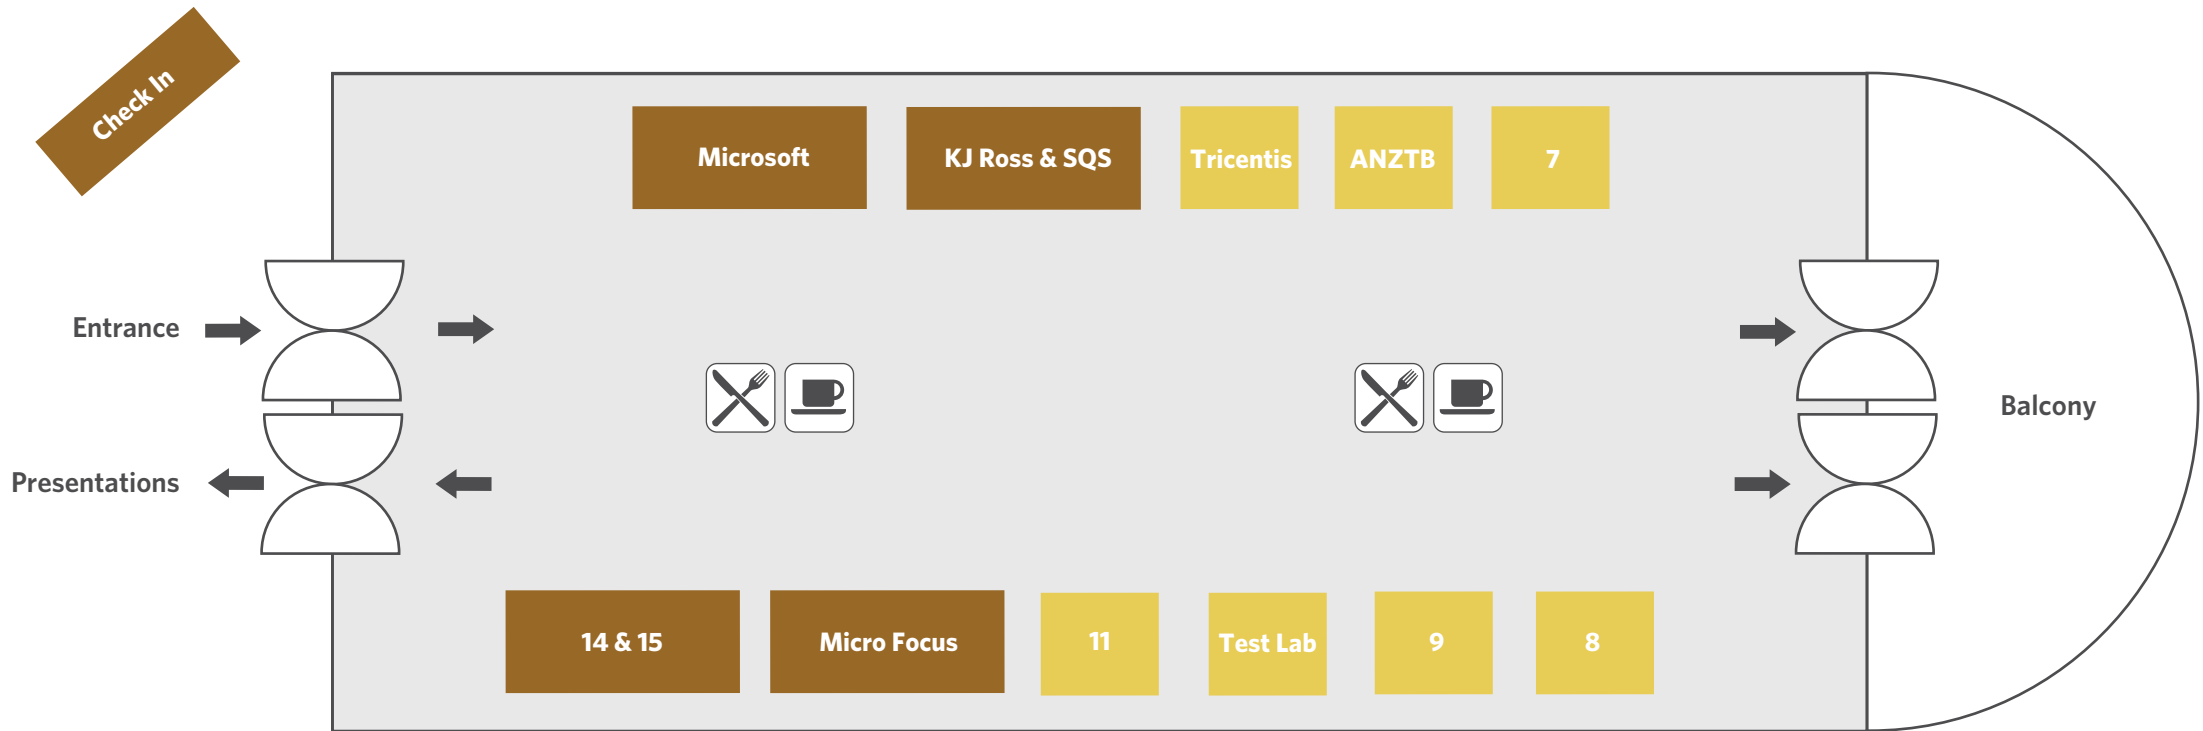

# Exhibition Map

Sydney Convention  
and Exhibition Center

5 -6 November 2012

-  Size of Stand 6x2 m
-  Size of Stand 3x2 m

Lunch and coffee breaks are served in the exhibition area.

Please note this plan is not to scale.